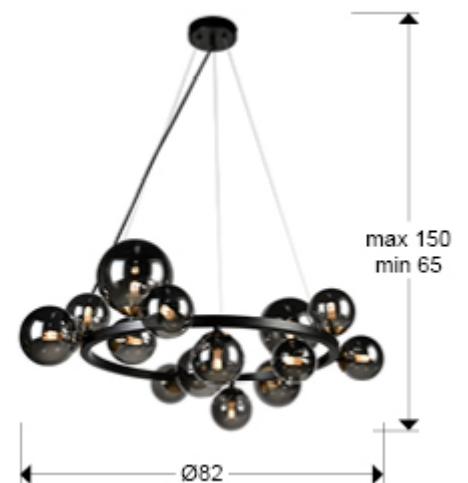

Astros

329613

Recommended product

Pendants

Lamp of 14 lights, made of metal, matt black finish and polished brass. Spherical glass shade in shimmered smoked grey tonality. Adjustable length.

·This item includes 14 G9 LED 4W This lamp is supplied with GRAVITY TOGGLES, to improve ceiling fixing.

GENERAL INFORMATION

Catalogue: i42 Iluminación
Page: 53
EAN Code: 8435435332921
Type: Pendants
Collection: Astros

SIZES

Sizes: Ø 82.0 ↓ 30.0 cm
Height when installed: 65.0/ max. 150.0 cm
Weight: 3.6 Kg

SIZES WITH PACKAGING

Weight: 5.6 Kg
Volume: 0.1210m³
Sizes: ↔ 89.0 ↓ 22.0 ↗ 62.0 cm

TECHNICAL INFORMATION

Energy class: A+
IP protection: IP 20
Electric class: Class 1
Maximum power: 14x28W
Voltage: 220/240 V
Frequency: 50/60 Hz

ADDITIONAL INFORMATION

Material: Metal, glass
Finish: Matt black, shimmered grey